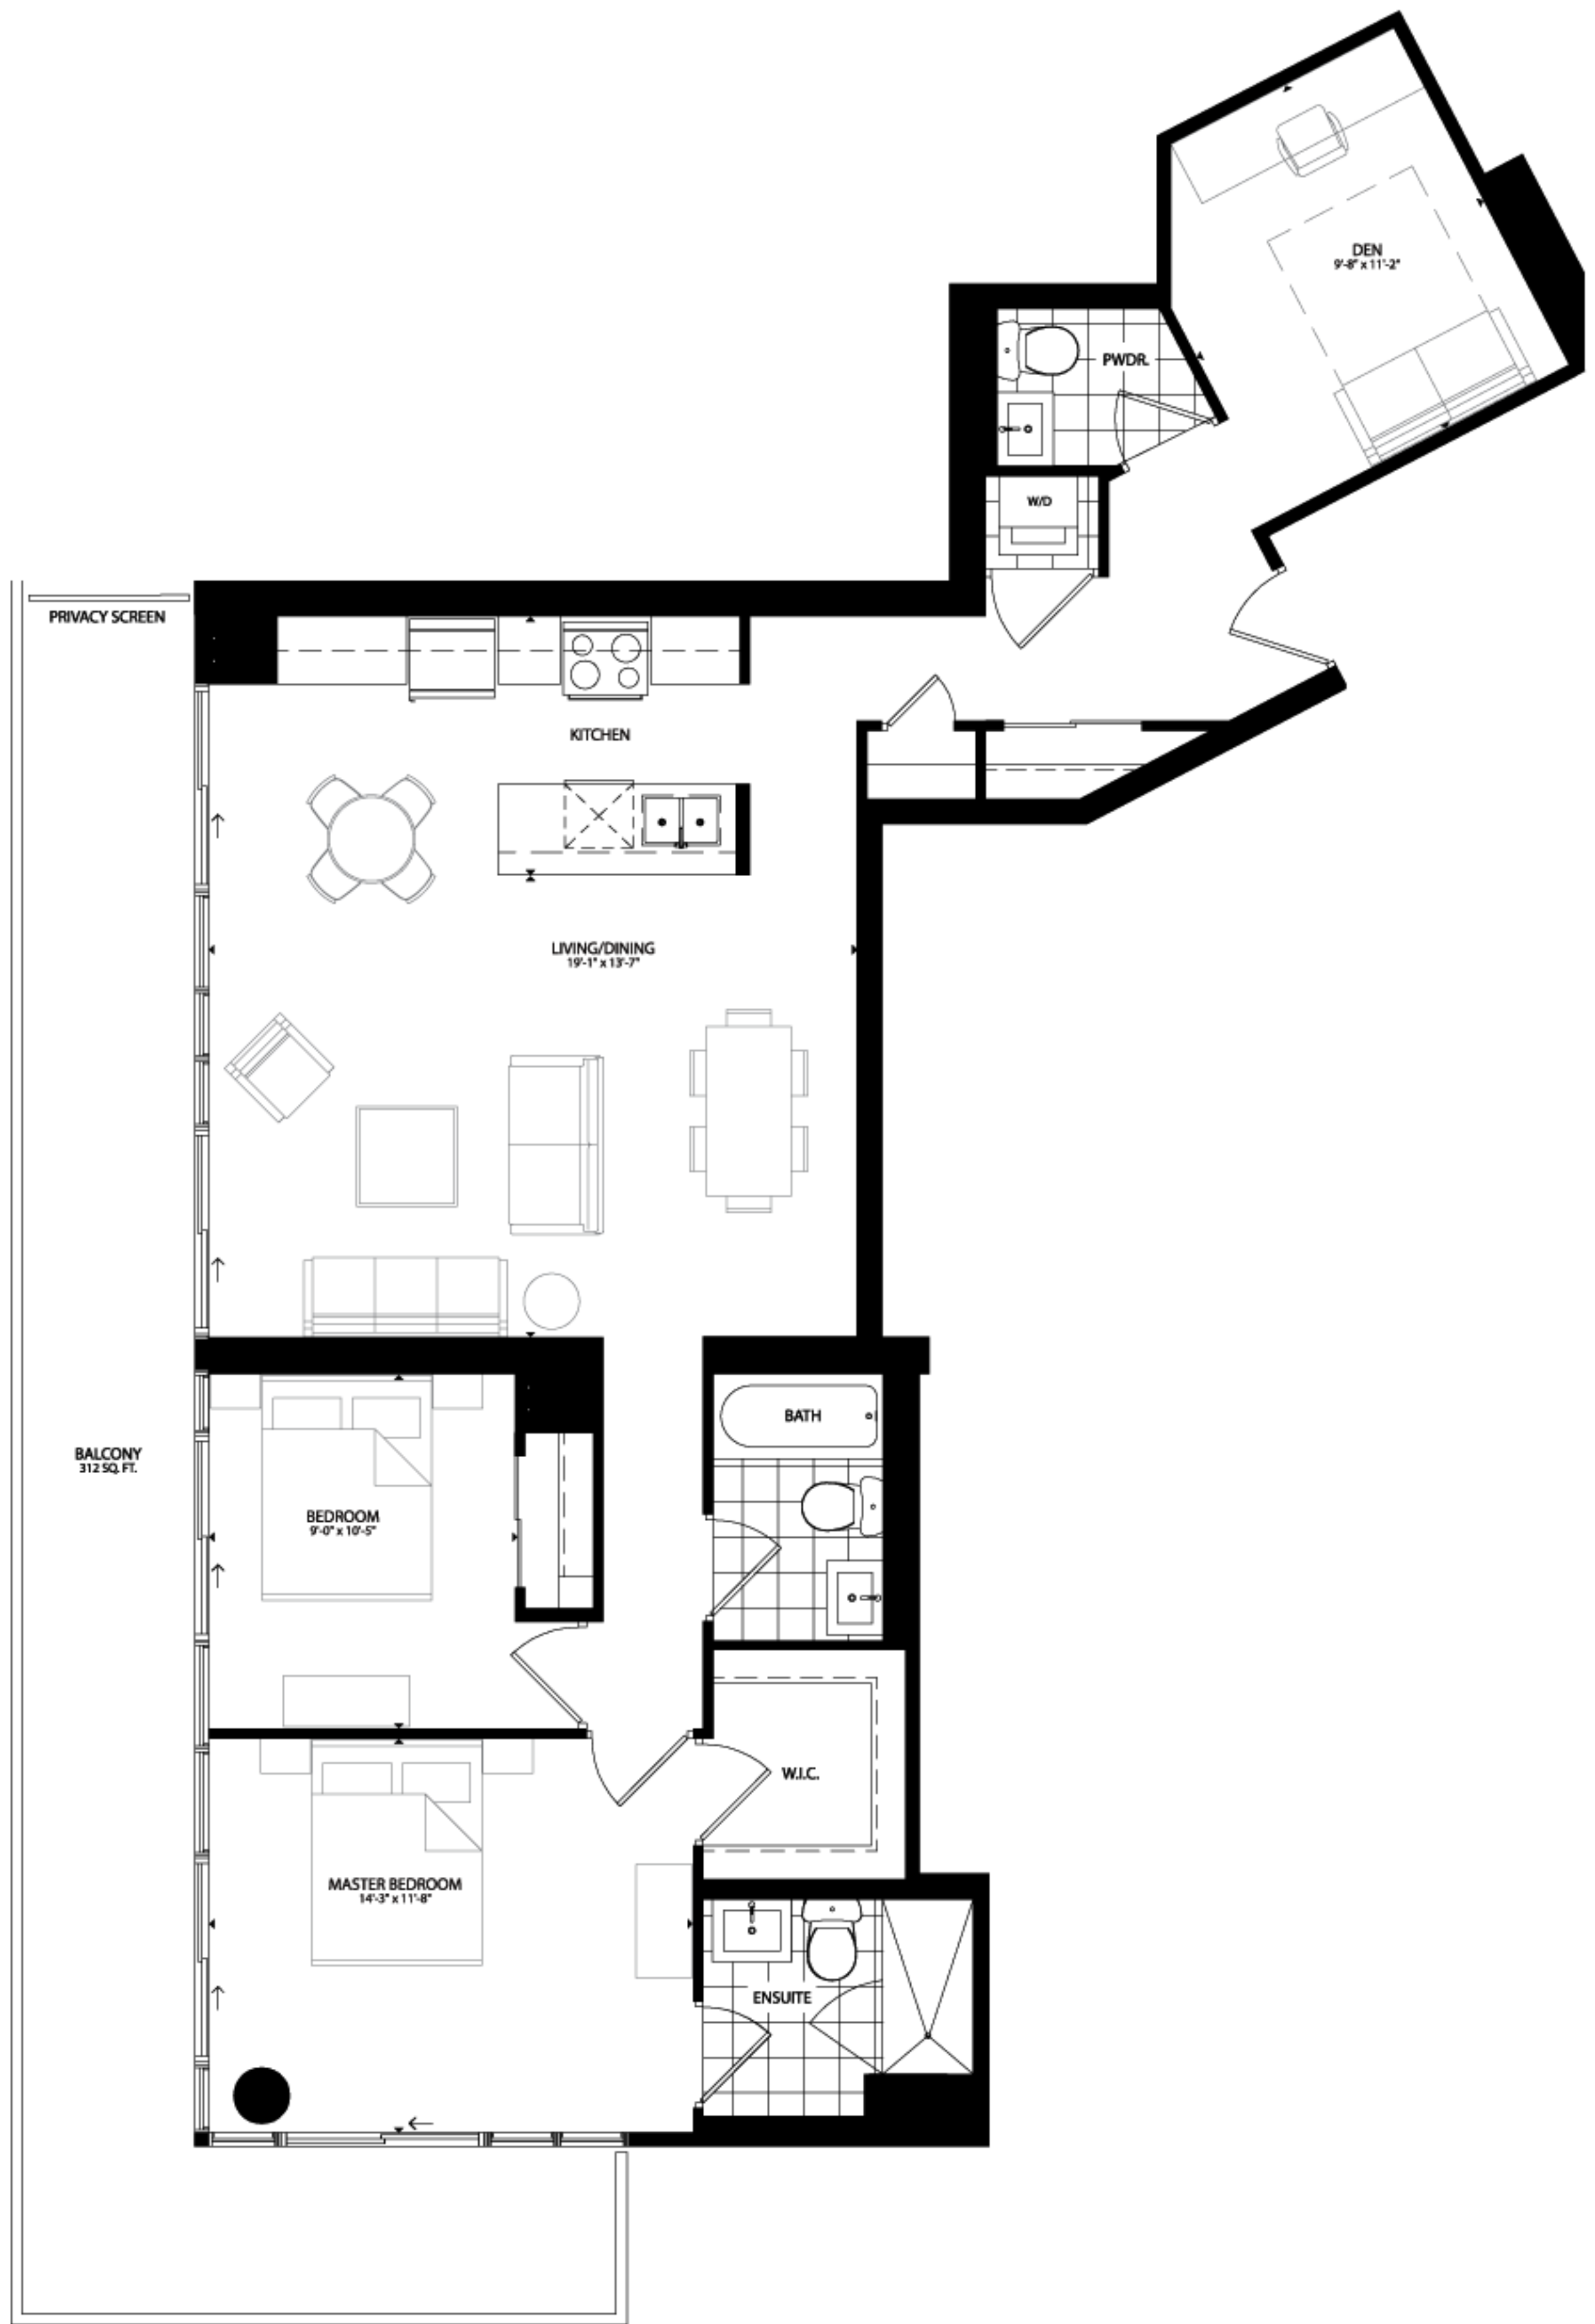

Suite CC

1225 sq.ft. plus 312 sq.ft. Balcony 2 Bedroom + Den

Suites 205, 305, 505

REFLECTIONS™
RESIDENCES AT DON MILLS